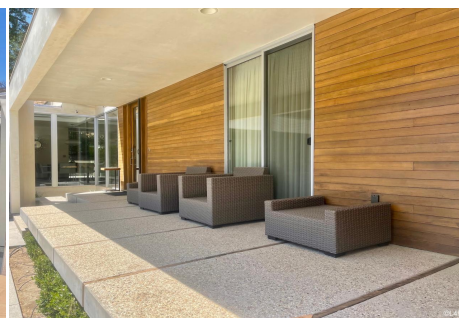

# CALL NOW 661-477-0889

SERVING SANTA CLARITA • LOS ANGELES • VENTURA • SIMI VALLEY

**DD - Home 2**

**Price: Price details not available**

Total Bathrooms

**Annette Acosta**

**Locations for Filming**  
23638 Lyons Ave, STE 148 Newhall  
California 91321  
Phone: (661) 477-0889