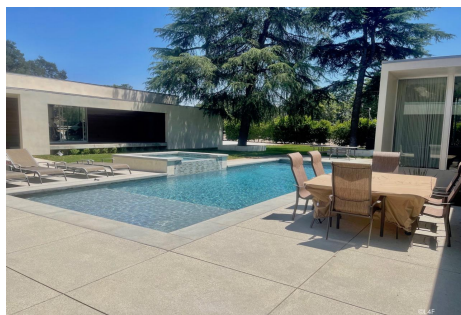

# CALL NOW 661-477-0889

SERVING SANTA CLARITA • LOS ANGELES • VENTURA • SIMI VALLEY

**DD - Home 2**

**Price: Price details not available**

Total Bathrooms

**Annette Acosta**

**Locations for Filming**  
23638 Lyons Ave, STE 148 Newhall  
California 91321  
Phone: (661) 477-0889