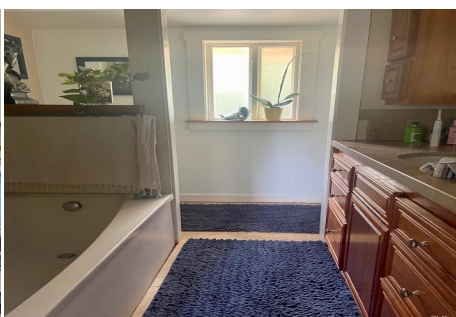

Price: Price details not available

Total Bathrooms

Annette Acosta

Locations for Filming
23638 Lyons Ave, STE 148 Newhall
California 91321
Phone: (661) 477-0889

CALL NOW **661-477-0889**

SERVING SANTA CLARITA • LOS ANGELES • VENTURA • SIMI VALLEY