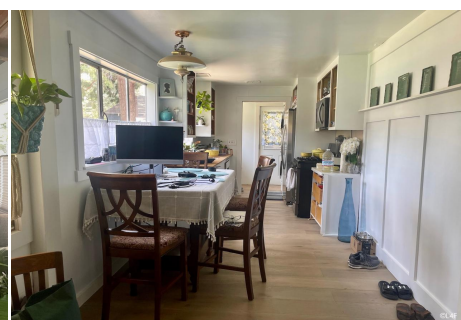

Price: Price details not available

Total Bathrooms

Annette Acosta

Locations for Filming
23638 Lyons Ave, STE 148 Newhall
California 91321
Phone: (661) 477-0889

CALL NOW **661-477-0889**

SERVING SANTA CLARITA • LOS ANGELES • VENTURA • SIMI VALLEY