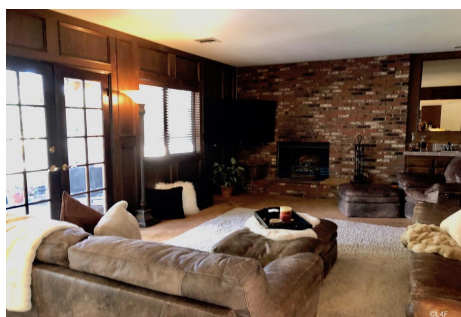

Price: Price details not available

Total Bathrooms

Annette Acosta

Locations for Filming

23638 Lyons Ave, STE 148 Newhall

California 91321

Phone: (661) 477-0889

CALL NOW **661-477-0889**