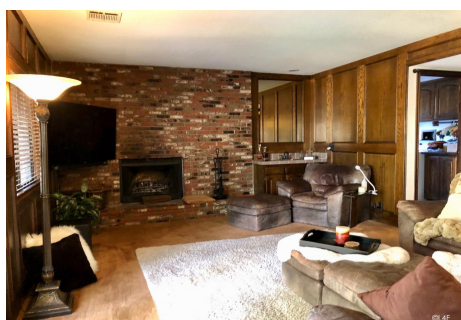

Price: Price details not available

Total Bathrooms

Annette Acosta

Locations for Filming

23638 Lyons Ave, STE 148 Newhall

California 91321

Phone: (661) 477-0889

CALL NOW **661-477-0889**