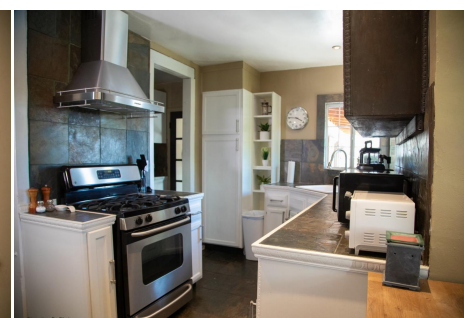

## SE - Home 2

**Price: Price details not available**

Total Bathrooms

**Annette Acosta**

**Locations for Filming**

23638 Lyons Ave, STE 148 Newhall

California 91321

Phone: (661) 477-0889