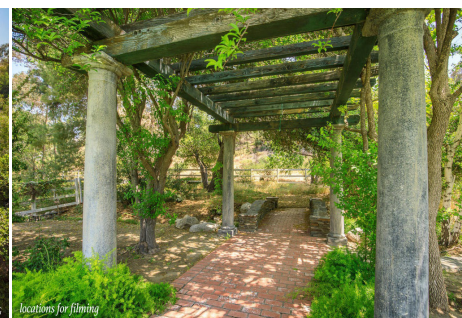

## TR - HOME

**Price: Price details not available**

Total Bathrooms

**Annette Acosta**

**Locations for Filming**  
23638 Lyons Ave, STE 148 Newhall  
California 91321  
Phone: (661) 477-0889