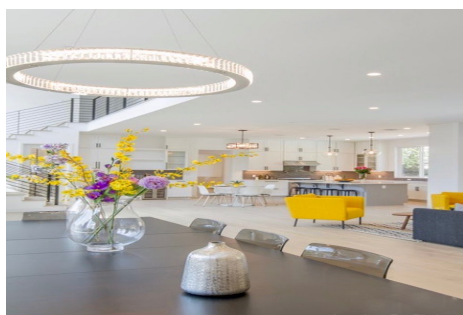

# CALL NOW 661-477-0889

SERVING SANTA CLARITA • LOS ANGELES • VENTURA • SIMI VALLEY

**SS - Home - 91356**

**Price: Price details not available**

Total Bathrooms

**Annette Acosta**

**Locations for Filming**  
23638 Lyons Ave, STE 148 Newhall  
California 91321  
Phone: (661) 477-0889