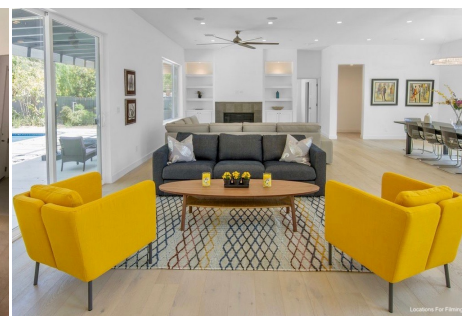

# CALL NOW 661-477-0889

SERVING SANTA CLARITA • LOS ANGELES • VENTURA • SIMI VALLEY

**SS - Home - 91356**

**Price: Price details not available**

Total Bathrooms

**Annette Acosta**

**Locations for Filming**  
23638 Lyons Ave, STE 148 Newhall  
California 91321  
Phone: (661) 477-0889