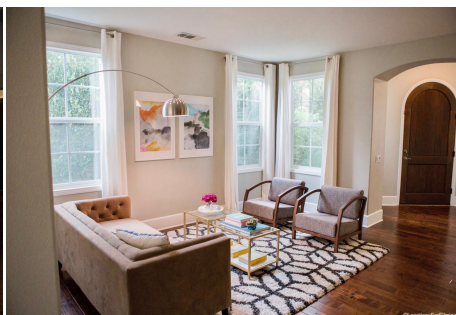

NM - Home - Interior

Price: Price details not available

Total Bathrooms

Annette Acosta

Locations for Filming
23638 Lyons Ave, STE 148 Newhall
California 91321
Phone: (661) 477-0889

CALL NOW **661-477-0889**