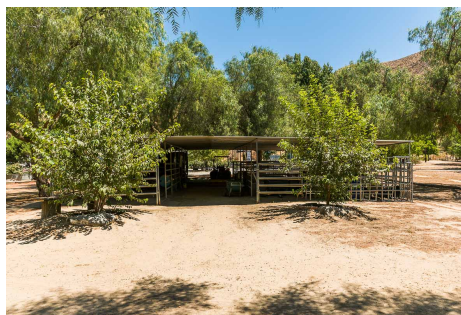

CH - Property

Price: Price details not available

Total Bathrooms

Annette Acosta

Locations for Filming

23638 Lyons Ave, STE 148 Newhall
California 91321
Phone: (661) 477-0889

CALL NOW **661-477-0889**

SERVING SANTA CLARITA • LOS ANGELES • VENTURA • SIMI VALLEY