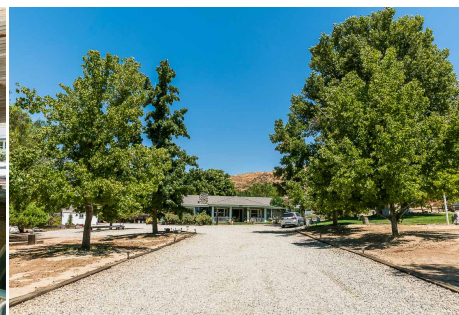

CH - Property

Price: Price details not available

Total Bathrooms

Annette Acosta

Locations for Filming

23638 Lyons Ave, STE 148 Newhall
California 91321
Phone: (661) 477-0889

CALL NOW **661-477-0889**

SERVING SANTA CLARITA • LOS ANGELES • VENTURA • SIMI VALLEY