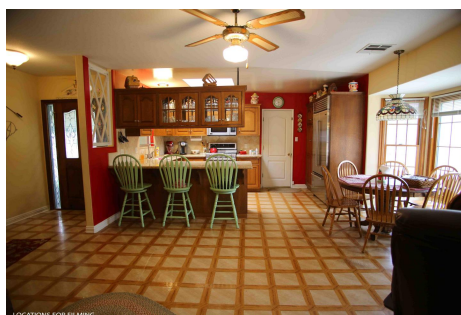

## KT - HOME

**Price: Price details not available**

Total Bathrooms

**Annette Acosta**

**Locations for Filming**  
23638 Lyons Ave, STE 148 Newhall  
California 91321  
Phone: (661) 477-0889