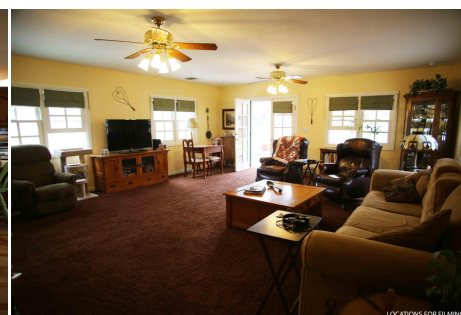

## KT - HOME

**Price: Price details not available**

Total Bathrooms

**Annette Acosta**

**Locations for Filming**  
23638 Lyons Ave, STE 148 Newhall  
California 91321  
Phone: (661) 477-0889