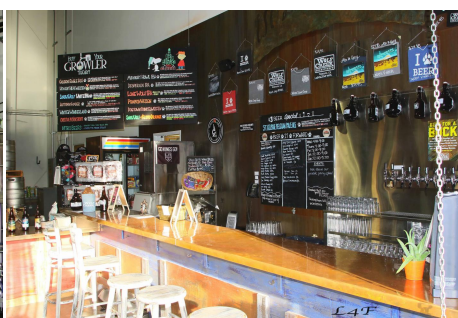

CALL NOW 661-477-0889

SERVING SANTA CLARITA • LOS ANGELES • VENTURA • SIMI VALLEY

Brewery - 25108

Price: Price details not available

Total Bathrooms

Annette Acosta

Locations for Filming

23638 Lyons Ave, STE 148 Newhall

California 91321

Phone: (661) 477-0889