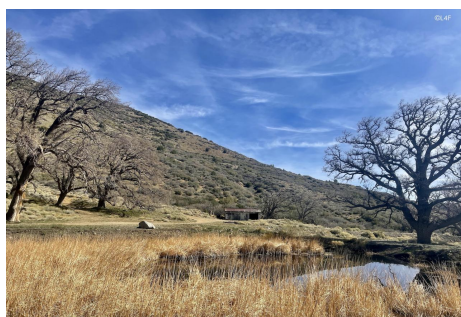

**Locations for Filming**

23638 Lyons Ave, STE 148 Newhall

California 91321

Phone: (661) 477-0889

CALL NOW **661-477-0889**

SERVING SANTA CLARITA • LOS ANGELES • VENTURA • SIMI VALLEY