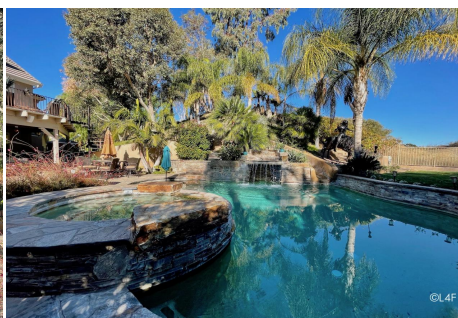

## KS - Home - Newhall

**Price: Price details not available**

Total Bathrooms

**Annette Acosta**

**Locations for Filming**

23638 Lyons Ave, STE 148 Newhall

California 91321

Phone: (661) 477-0889