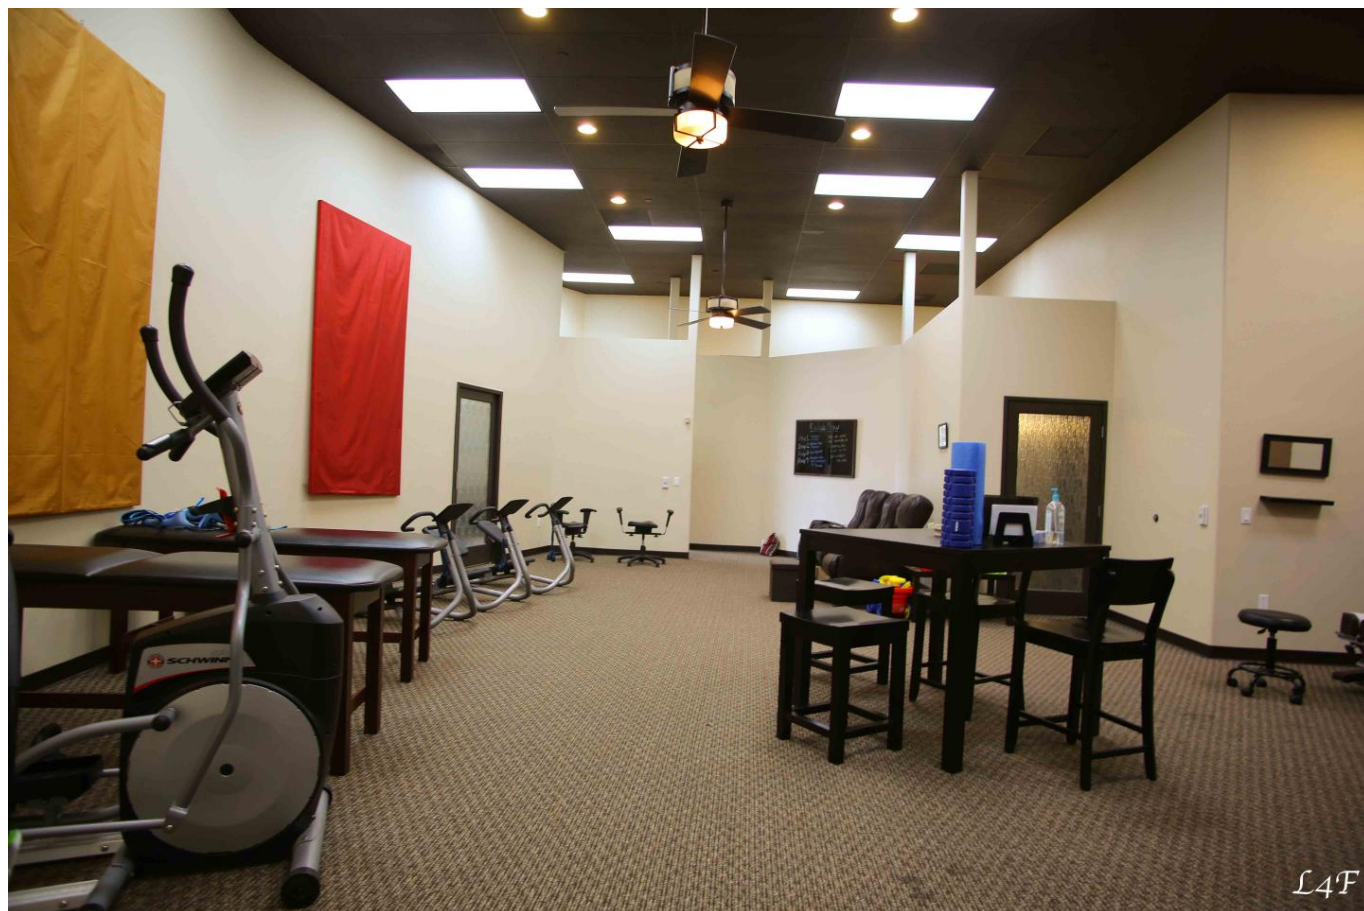

CALL NOW **661-477-0889**

SERVING SANTA CLARITA • LOS ANGELES • VENTURA • SIMI VALLEY

L4F

For Rent - Valencia

DC - BLDG