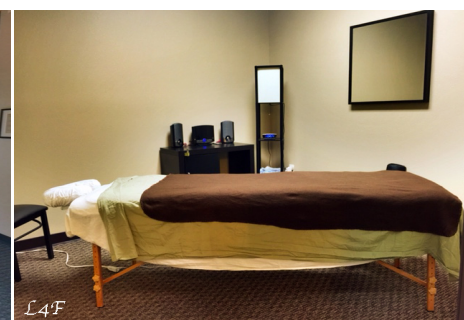

Price: Price details not available

Total Bathrooms

Annette Acosta

Locations for Filming

23638 Lyons Ave, STE 148 Newhall

California 91321

Phone: (661) 477-0889

CALL NOW **661-477-0889**