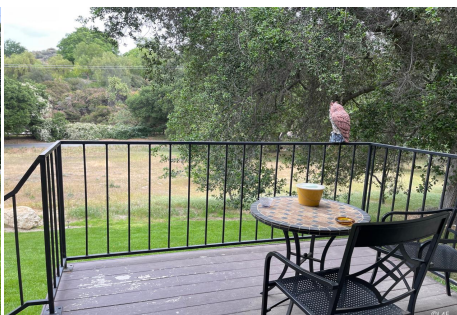

### Annette Acosta

**Locations for Filming**  
23638 Lyons Ave, STE 148 Newhall  
California 91321  
Phone: (661) 477-0889

CALL NOW **661-477-0889**

SERVING SANTA CLARITA • LOS ANGELES • VENTURA • SIMI VALLEY