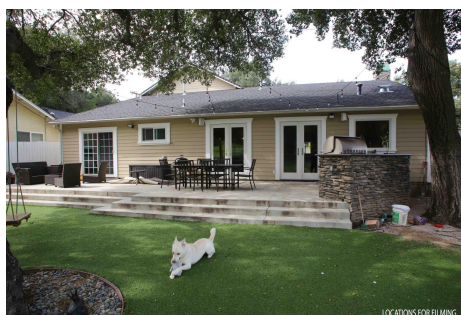

CALL NOW 661-477-0889

SERVING SANTA CLARITA • LOS ANGELES • VENTURA • SIMI VALLEY

XS - HOME

Price: Price details not available

Total Bathrooms

Annette Acosta

Locations for Filming
23638 Lyons Ave, STE 148 Newhall
California 91321
Phone: (661) 477-0889