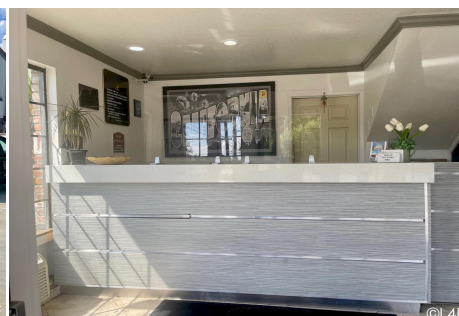

### Locations for Filming

23638 Lyons Ave, STE 148 Newhall  
California 91321  
Phone: (661) 477-0889

CALL NOW **661-477-0889**

SERVING SANTA CLARITA • LOS ANGELES • VENTURA • SIMI VALLEY