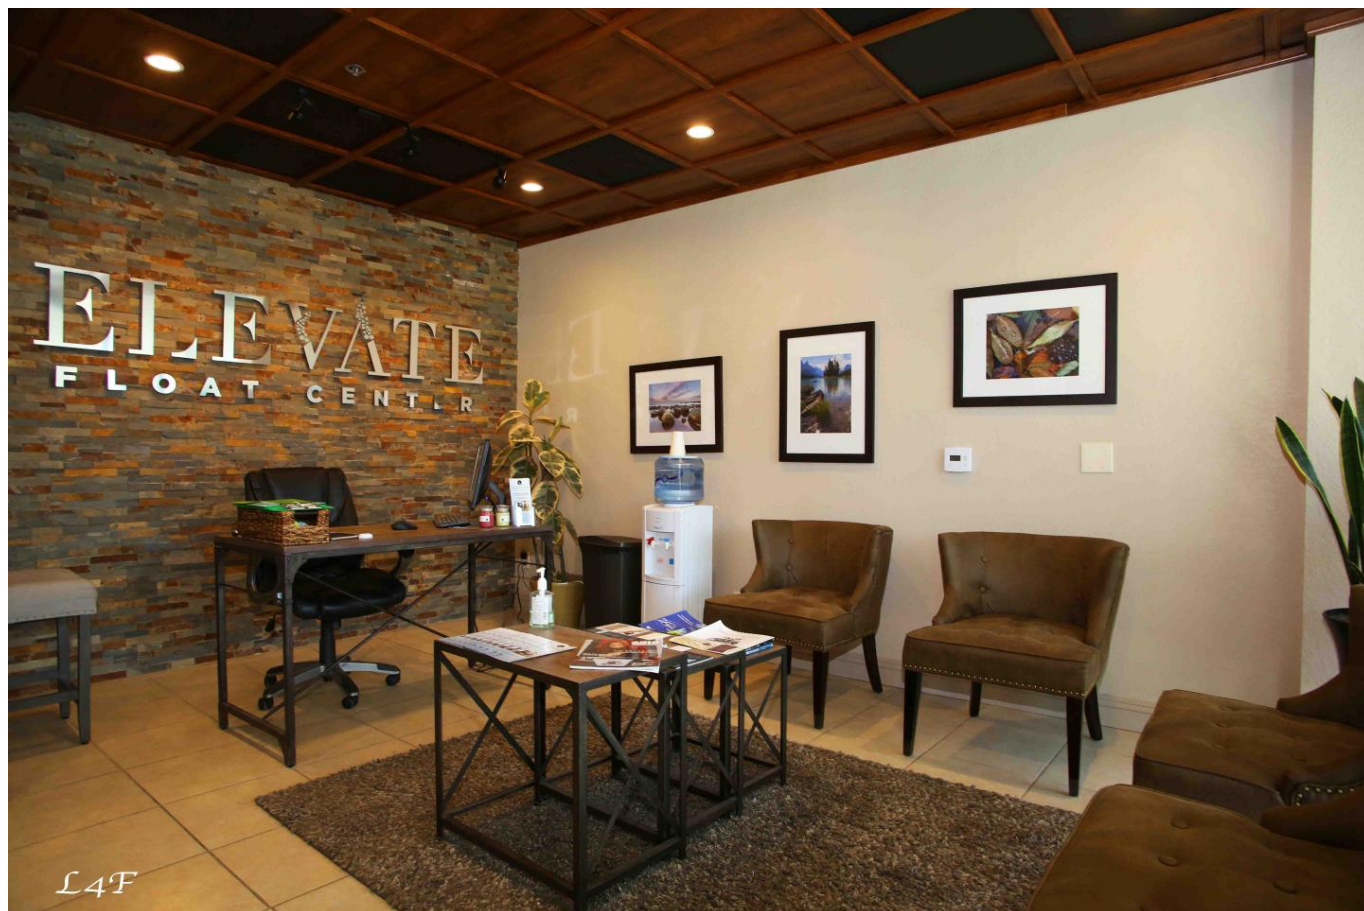

CALL NOW **661-477-0889**

SERVING SANTA CLARITA • LOS ANGELES • VENTURA • SIMI VALLEY

For Rent - Santa Clarita

Elevate - 23504

CALL NOW **661-477-0889**

SERVING SANTA CLARITA • LOS ANGELES • VENTURA • SIMI VALLEY