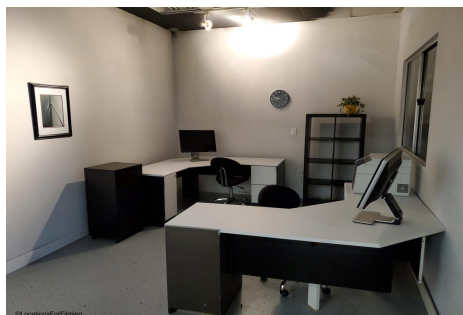

BP - BLDG

Price: Price details not available

Total Bathrooms

Annette Acosta

Locations for Filming
23638 Lyons Ave, STE 148 Newhall
California 91321
Phone: (661) 477-0889

CALL NOW **661-477-0889**

SERVING SANTA CLARITA • LOS ANGELES • VENTURA • SIMI VALLEY