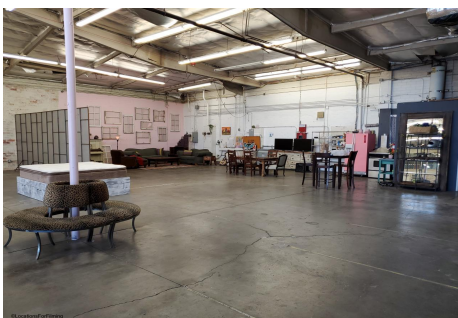

BP - BLDG

Price: Price details not available

Total Bathrooms

Annette Acosta

Locations for Filming
23638 Lyons Ave, STE 148 Newhall
California 91321
Phone: (661) 477-0889

CALL NOW **661-477-0889**

SERVING SANTA CLARITA • LOS ANGELES • VENTURA • SIMI VALLEY