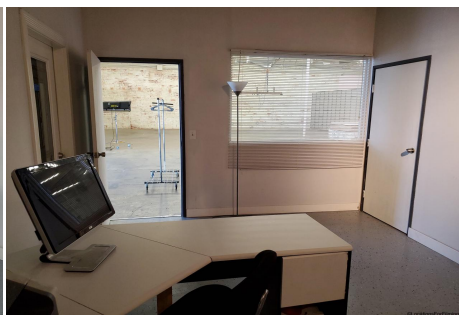

BP - BLDG

Price: Price details not available

Total Bathrooms

Annette Acosta

Locations for Filming
23638 Lyons Ave, STE 148 Newhall
California 91321
Phone: (661) 477-0889

CALL NOW **661-477-0889**

SERVING SANTA CLARITA • LOS ANGELES • VENTURA • SIMI VALLEY