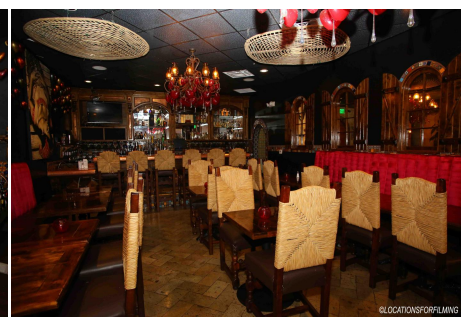

Price: Price details not available

Total Bathrooms

Annette Acosta

Locations for Filming
23638 Lyons Ave, STE 148 Newhall
California 91321
Phone: (661) 477-0889

CALL NOW **661-477-0889**

SERVING SANTA CLARITA • LOS ANGELES • VENTURA • SIMI VALLEY