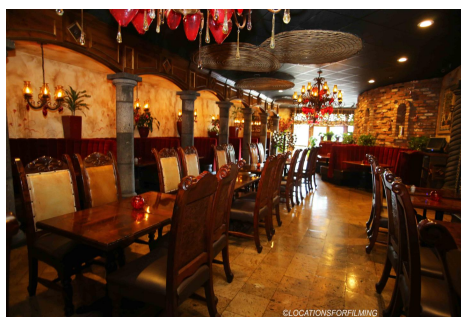

Price: Price details not available

Total Bathrooms

Annette Acosta

Locations for Filming
23638 Lyons Ave, STE 148 Newhall
California 91321
Phone: (661) 477-0889

CALL NOW **661-477-0889**

SERVING SANTA CLARITA • LOS ANGELES • VENTURA • SIMI VALLEY