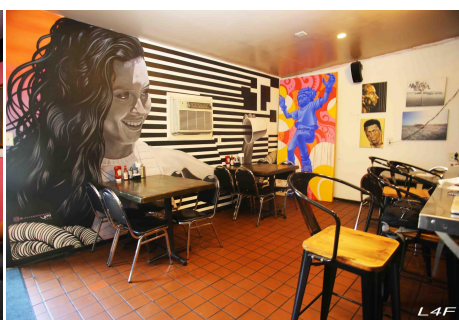

DA - Restaurant - 91331

Price: Price details not available

Total Bathrooms

Annette Acosta

Locations for Filming
23638 Lyons Ave, STE 148 Newhall
California 91321
Phone: (661) 477-0889

CALL NOW **661-477-0889**