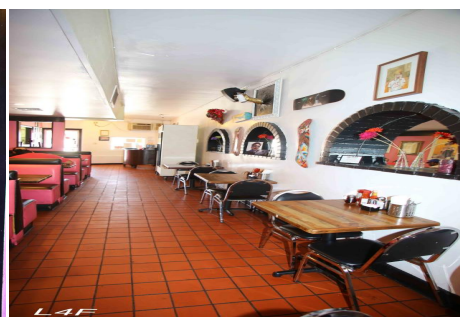

CALL NOW **661-477-0889**

SERVING SANTA CLARITA • LOS ANGELES • VENTURA • SIMI VALLEY

For Rent - Pacoima

DA - Restaurant - 91331

CALL NOW 661-477-0889

SERVING SANTA CLARITA • LOS ANGELES • VENTURA • SIMI VALLEY

DA - Restaurant - 91331

Price: Price details not available

Total Bathrooms

Annette Acosta

Locations for Filming
23638 Lyons Ave, STE 148 Newhall
California 91321
Phone: (661) 477-0889

CALL NOW **661-477-0889**