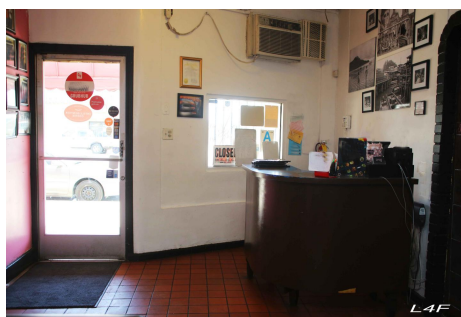

DA - Restaurant - 91331

Price: Price details not available

Total Bathrooms

Annette Acosta

Locations for Filming
23638 Lyons Ave, STE 148 Newhall
California 91321
Phone: (661) 477-0889

CALL NOW **661-477-0889**