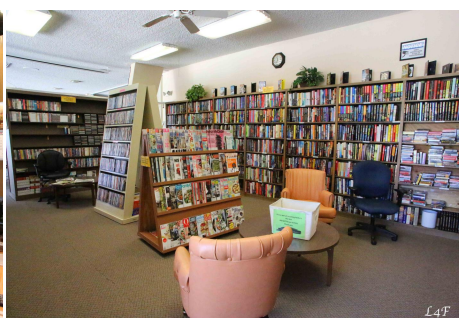

WH - Property

Price: Price details not available

Total Bathrooms

Annette Acosta

Locations for Filming

23638 Lyons Ave, STE 148 Newhall

California 91321

Phone: (661) 477-0889