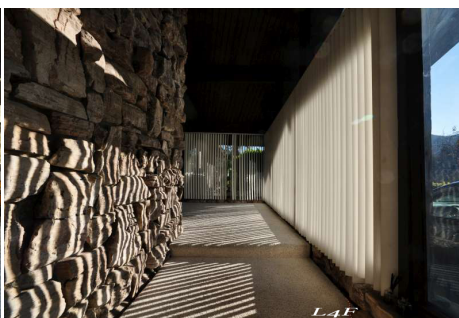

Price: Price details not available

Total Bathrooms

Annette Acosta

Locations for Filming
23638 Lyons Ave, STE 148 Newhall
California 91321
Phone: (661) 477-0889

CALL NOW **661-477-0889**

SERVING SANTA CLARITA • LOS ANGELES • VENTURA • SIMI VALLEY