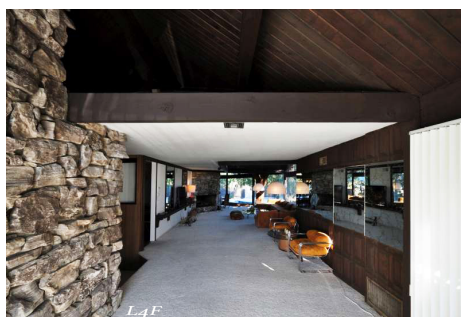

Price: Price details not available

Total Bathrooms

Annette Acosta

Locations for Filming
23638 Lyons Ave, STE 148 Newhall
California 91321
Phone: (661) 477-0889

CALL NOW **661-477-0889**

SERVING SANTA CLARITA • LOS ANGELES • VENTURA • SIMI VALLEY