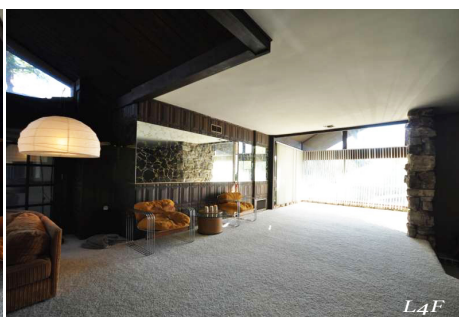

Price: Price details not available

Total Bathrooms

Annette Acosta

Locations for Filming
23638 Lyons Ave, STE 148 Newhall
California 91321
Phone: (661) 477-0889

CALL NOW **661-477-0889**

SERVING SANTA CLARITA • LOS ANGELES • VENTURA • SIMI VALLEY