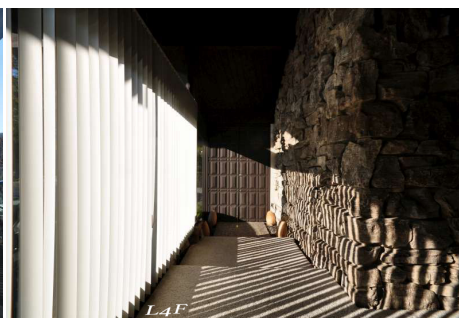

Price: Price details not available

Total Bathrooms

Annette Acosta

Locations for Filming
23638 Lyons Ave, STE 148 Newhall
California 91321
Phone: (661) 477-0889

CALL NOW **661-477-0889**

SERVING SANTA CLARITA • LOS ANGELES • VENTURA • SIMI VALLEY