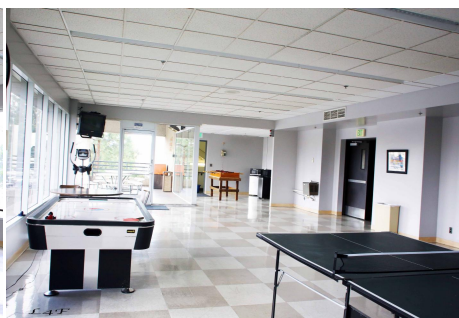

# CALL NOW 661-477-0889

SERVING SANTA CLARITA • LOS ANGELES • VENTURA • SIMI VALLEY

**Raw - Interior - 24800**

**Price: Price details not available**

Total Bathrooms

**Annette Acosta**

**Locations for Filming**  
23638 Lyons Ave, STE 148 Newhall  
California 91321  
Phone: (661) 477-0889