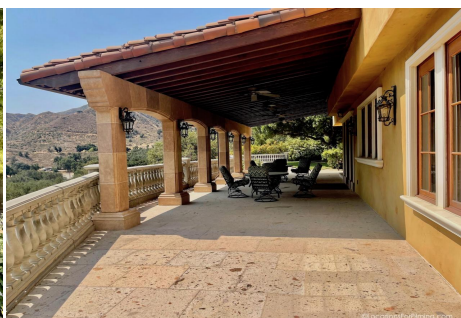

Vintage European Villa Estate

Price: Price details not available

Total Bathrooms

Annette Acosta

Locations for Filming

23638 Lyons Ave, STE 148 Newhall

California 91321

Phone: (661) 477-0889