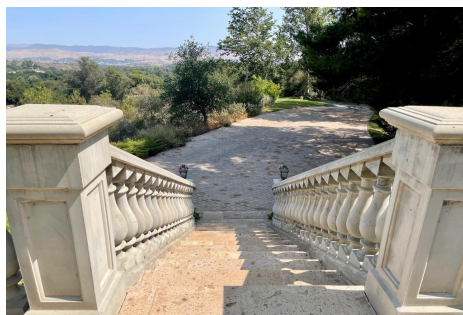

Vintage European Villa Estate

Price: Price details not available

Total Bathrooms

Annette Acosta

Locations for Filming

23638 Lyons Ave, STE 148 Newhall

California 91321

Phone: (661) 477-0889