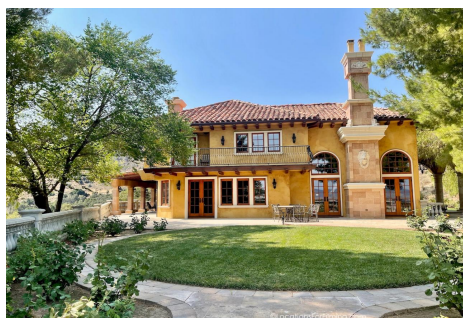

Vintage European Villa Estate

Price: Price details not available

Total Bathrooms

Annette Acosta

Locations for Filming

23638 Lyons Ave, STE 148 Newhall

California 91321

Phone: (661) 477-0889