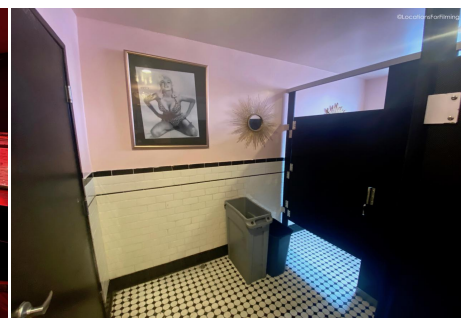

Price: Price details not available

Total Bathrooms

Annette Acosta

Locations for Filming
23638 Lyons Ave, STE 148 Newhall
California 91321
Phone: (661) 477-0889

CALL NOW **661-477-0889**

SERVING SANTA CLARITA • LOS ANGELES • VENTURA • SIMI VALLEY