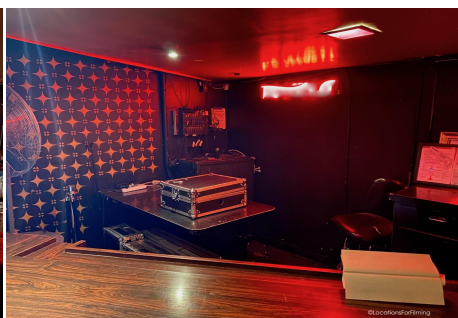

Price: Price details not available

Total Bathrooms

Annette Acosta

Locations for Filming
23638 Lyons Ave, STE 148 Newhall
California 91321
Phone: (661) 477-0889

CALL NOW **661-477-0889**

SERVING SANTA CLARITA • LOS ANGELES • VENTURA • SIMI VALLEY