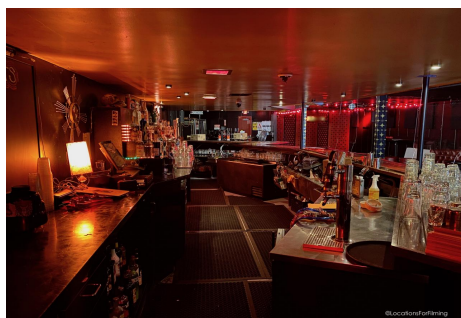

Price: Price details not available

Total Bathrooms

Annette Acosta

Locations for Filming
23638 Lyons Ave, STE 148 Newhall
California 91321
Phone: (661) 477-0889

CALL NOW **661-477-0889**

SERVING SANTA CLARITA • LOS ANGELES • VENTURA • SIMI VALLEY