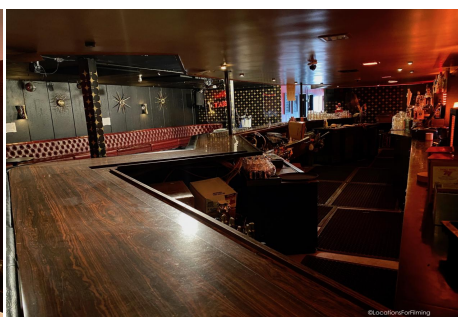

Price: Price details not available

Total Bathrooms

Annette Acosta

Locations for Filming
23638 Lyons Ave, STE 148 Newhall
California 91321
Phone: (661) 477-0889

CALL NOW **661-477-0889**

SERVING SANTA CLARITA • LOS ANGELES • VENTURA • SIMI VALLEY