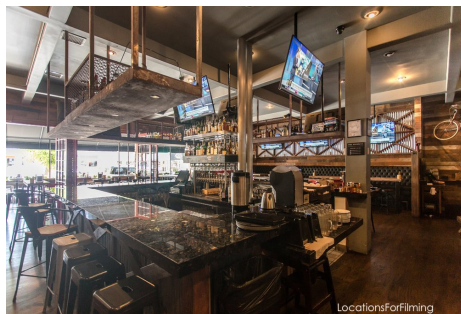

Price: Price details not available

Total Bathrooms

Annette Acosta

Locations for Filming

23638 Lyons Ave, STE 148 Newhall
California 91321

Phone: (661) 477-0889

CALL NOW **661-477-0889**

SERVING SANTA CLARITA • LOS ANGELES • VENTURA • SIMI VALLEY