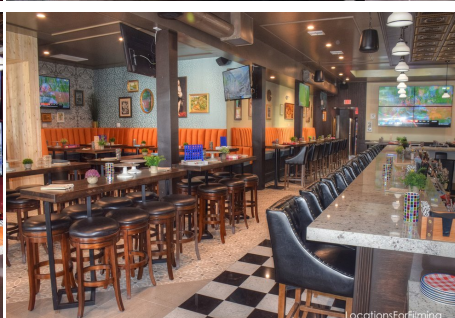

# CALL NOW 661-477-0889

SERVING SANTA CLARITA • LOS ANGELES • VENTURA • SIMI VALLEY

**LM - BH**

**Price: Price details not available**

Total Bathrooms

**Annette Acosta**

**Locations for Filming**  
23638 Lyons Ave, STE 148 Newhall  
California 91321  
Phone: (661) 477-0889