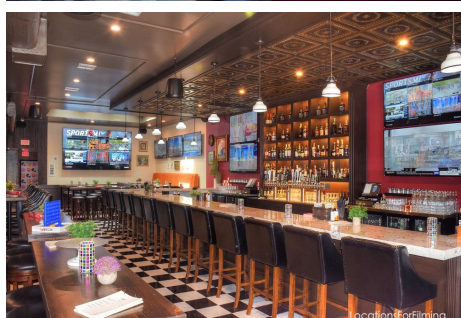

# CALL NOW 661-477-0889

SERVING SANTA CLARITA • LOS ANGELES • VENTURA • SIMI VALLEY

**LM - BH**

**Price: Price details not available**

Total Bathrooms

**Annette Acosta**

**Locations for Filming**  
23638 Lyons Ave, STE 148 Newhall  
California 91321  
Phone: (661) 477-0889