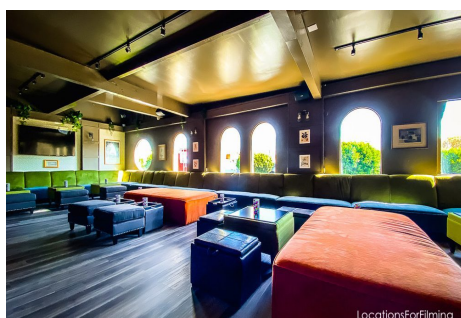

# CALL NOW 661-477-0889

SERVING SANTA CLARITA • LOS ANGELES • VENTURA • SIMI VALLEY

**LM - BH**

**Price: Price details not available**

Total Bathrooms

**Annette Acosta**

**Locations for Filming**  
23638 Lyons Ave, STE 148 Newhall  
California 91321  
Phone: (661) 477-0889