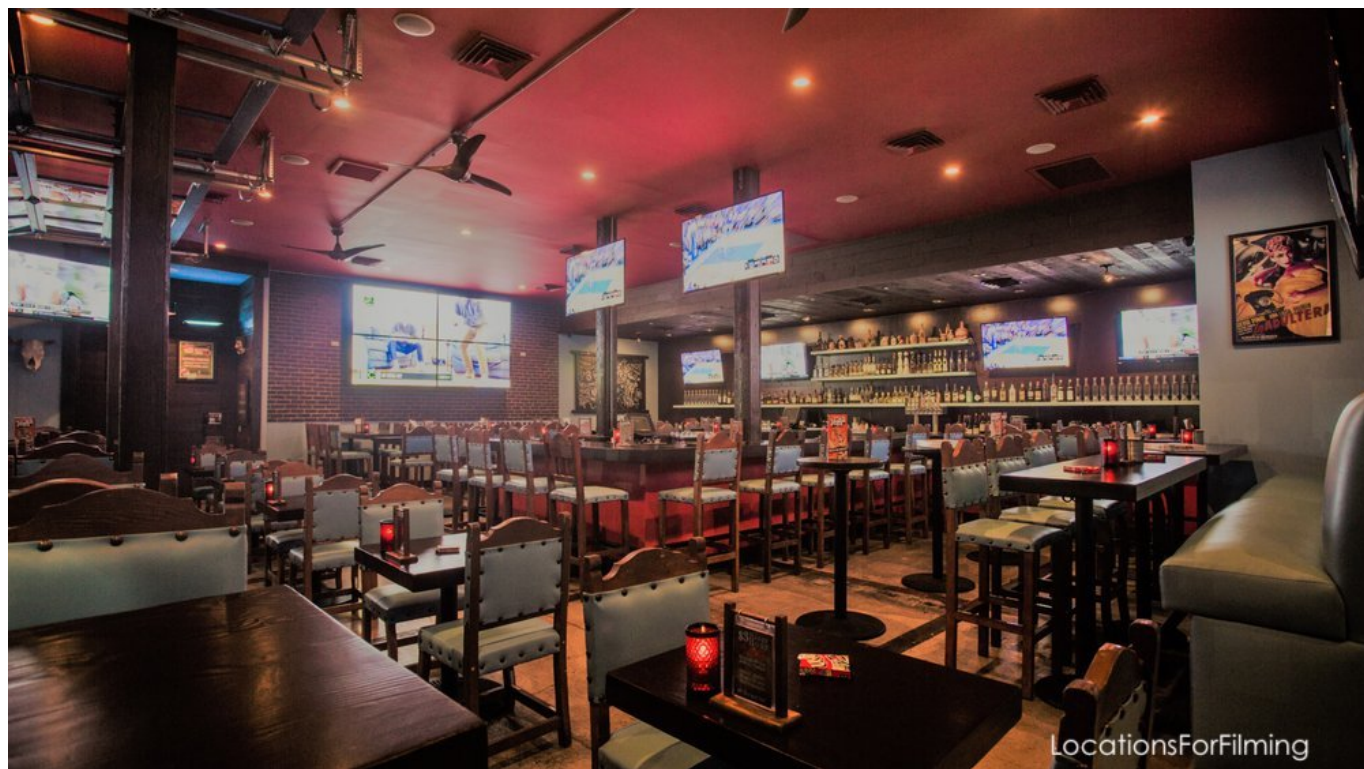

CALL NOW **661-477-0889**

SERVING SANTA CLARITA • LOS ANGELES • VENTURA • SIMI VALLEY

For Rent - Studio City

LM - JP