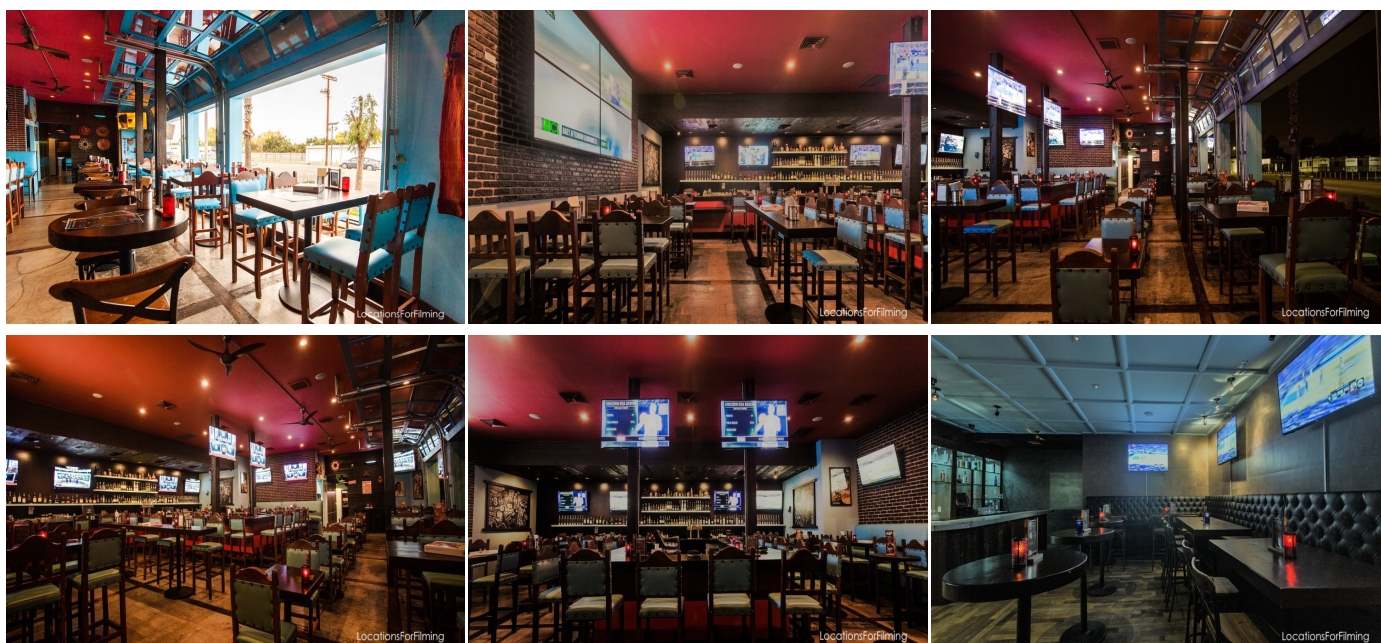

Price: Price details not available

Total Bathrooms

Annette Acosta

Locations for Filming
23638 Lyons Ave, STE 148 Newhall
California 91321
Phone: (661) 477-0889

CALL NOW **661-477-0889**

SERVING SANTA CLARITA • LOS ANGELES • VENTURA • SIMI VALLEY