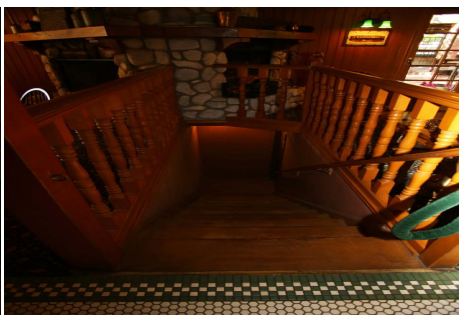

Price: Price details not available

Total Bathrooms

Annette Acosta

Locations for Filming
23638 Lyons Ave, STE 148 Newhall
California 91321
Phone: (661) 477-0889

CALL NOW **661-477-0889**

SERVING SANTA CLARITA • LOS ANGELES • VENTURA • SIMI VALLEY