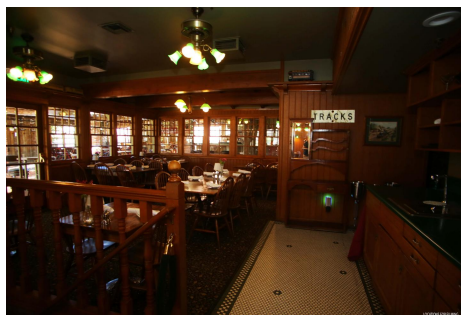

CALL NOW **661-477-0889**

SERVING SANTA CLARITA • LOS ANGELES • VENTURA • SIMI VALLEY

For Rent - Acton

LW - Restaurant

CALL NOW 661-477-0889

SERVING SANTA CLARITA • LOS ANGELES • VENTURA • SIMI VALLEY

LW - Restaurant

Price: Price details not available

Total Bathrooms

Annette Acosta

Locations for Filming
23638 Lyons Ave, STE 148 Newhall
California 91321
Phone: (661) 477-0889

CALL NOW **661-477-0889**

SERVING SANTA CLARITA • LOS ANGELES • VENTURA • SIMI VALLEY