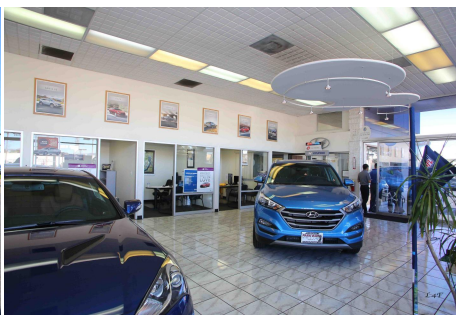

CALL NOW 661-477-0889

SERVING SANTA CLARITA • LOS ANGELES • VENTURA • SIMI VALLEY

Car Dealership - H - 24050

Price: Price details not available

Total Bathrooms

Annette Acosta

Locations for Filming
23638 Lyons Ave, STE 148 Newhall
California 91321
Phone: (661) 477-0889