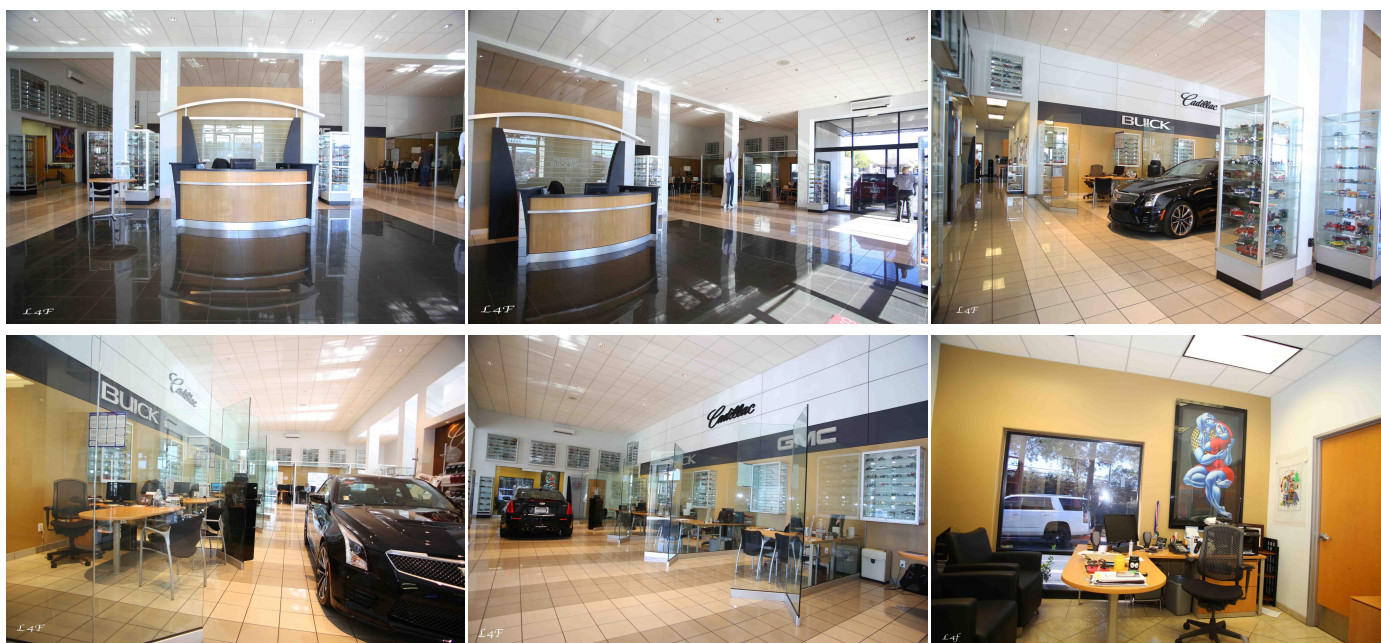

CALL NOW 661-477-0889

SERVING SANTA CLARITA • LOS ANGELES • VENTURA • SIMI VALLEY

Car Dealership - B - 24055

Price: Price details not available

Total Bathrooms

Annette Acosta

Locations for Filming
23638 Lyons Ave, STE 148 Newhall
California 91321
Phone: (661) 477-0889